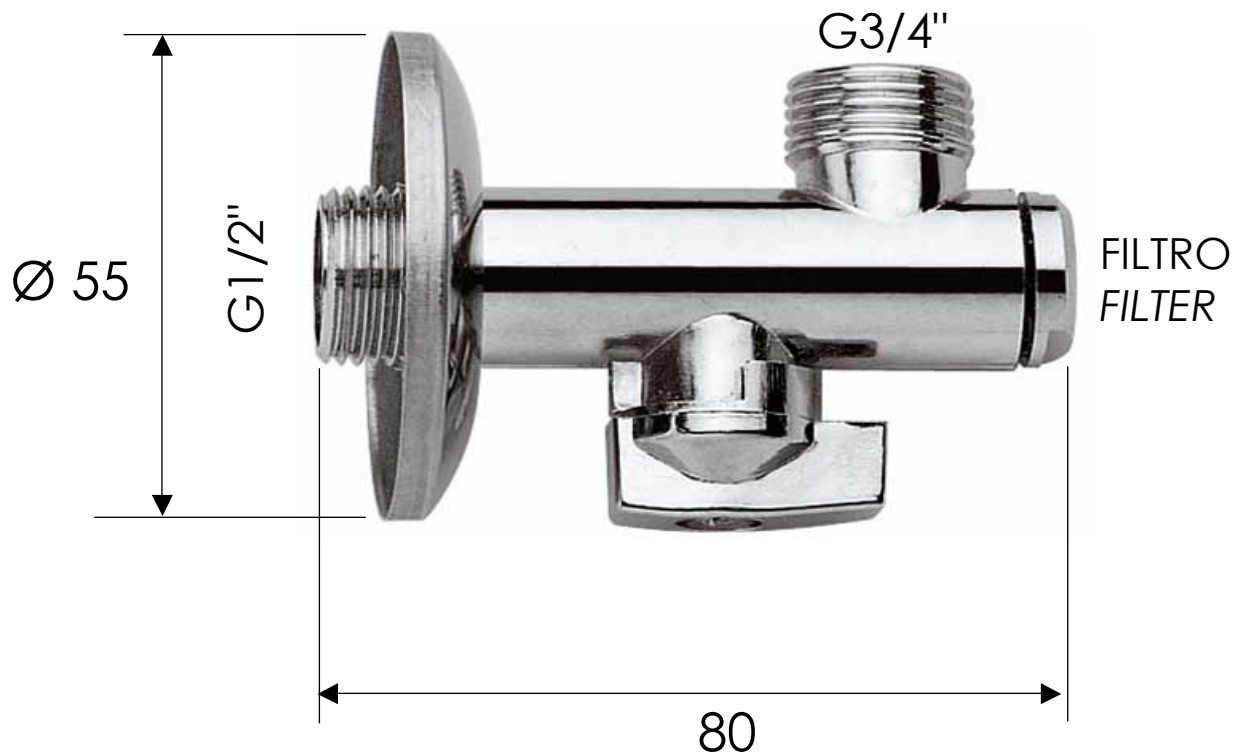

# REMER

RUBINETTERIE

SCHEDA TECNICA

TECHNICAL FEATURES

ART. COD.

**1231234**

## MATERIALI / MATERIALS

OTTONE CROMATO / CHROME PLATED BRASS

ABS CROMATO / CHROME PLATED ABS